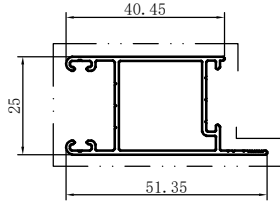

Code	SX-WM5099
Name	
Thickness	1.15mm
MASS	0.459kg/m