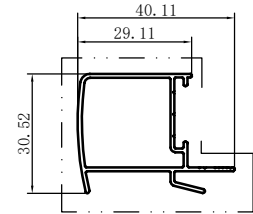

Code	SX-WM5046
Name	
Thickness	1.1mm
MASS	0.083kg/m

Code	SX-WM5051
Name	
Thickness	1.0mm
MASS	0.625kg/m

Code	SX-WM5099
Name	
Thickness	1.15mm
MASS	0.459kg/m

Code	SX-WM5100
Name	
Thickness	1.1mm
MASS	0.396kg/m