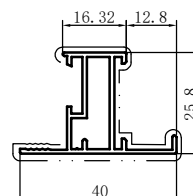

Code	SX-WM3875
Name	
Thickness	1.14mm
MASS	0.335kg/m

Code	SX-WM3876
Name	
Thickness	1.2mm
MASS	0.499kg/m

Code	SX-WM3877
Name	
Thickness	1.1mm
MASS	0.321kg/m

Code	SX-WM3878
Name	
Thickness	1.2mm
MASS	0.387kg/m