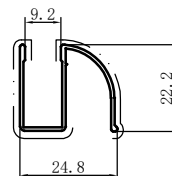

Code	SX-WM3881
Name	
Thickness	0.95mm
MASS	0.169kg/m

Code	SX-WM3883
Name	
Thickness	1.0mm
MASS	0.088kg/m

Code	SX-WM3884
Name	
Thickness	1.04mm
MASS	0.193kg/m

Code	SX-WM3897
Name	
Thickness	0.9mm
MASS	0.148kg/m

Code	SX-WM3898
Name	
Thickness	1.05mm
MASS	0.182kg/m

Code	SX-WM3824
Name	
Thickness	1.0mm
MASS	0.219kg/m

Code	SX-WM3825
Name	
Thickness	0.75mm
MASS	0.042kg/m

Code	SX-WM3826
Name	
Thickness	1.04mm
MASS	0.266kg/m