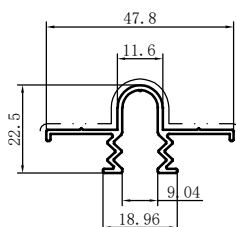

Code	SX-WM3818
Name	
Thickness	1.2mm
MASS	0.194kg/m

Code	SX-WM3819
Name	
Thickness	1.22mm
MASS	0.235kg/m

Code	SX-WM3820
Name	
Thickness	1.35mm
MASS	0.496kg/m

Code	SX-WM3821
Name	
Thickness	1.1mm
MASS	0.137kg/m

Code	SX-WM3822
Name	
Thickness	1.08mm
MASS	0.108kg/m

Code	SX-WM3830
Name	
Thickness	1.08mm
MASS	0.120kg/m

Code	SX-WM3831
Name	
Thickness	2.8mm
MASS	1.082kg/m

Code	SX-WM3832
Name	
Thickness	3.5mm
MASS	0.321kg/m

Code	SX-WM3833
Name	
Thickness	1.2mm
MASS	0.338kg/m

Code	SX-WM3835
Name	
Thickness	1.14mm
MASS	0.504kg/m

Code	SX-WM3837	
Name		
Thickness	1.14mm	
MASS	0.502kg/m	

Code	SX-WM3838	
Name		
Thickness	1.14mm	
MASS	0.454kg/m	