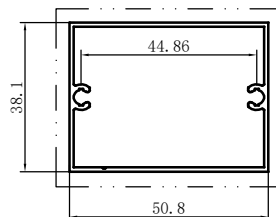

Code	SX-WM5533
Name	
Thickness	1.2mm
MASS	0.613kg/m