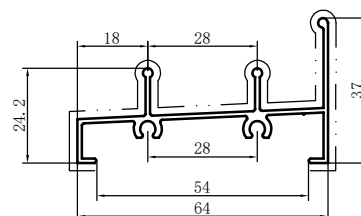

Code	SX-WM3823
Name	
Thickness	1.0mm
MASS	0.219kg/m

Code	SX-WM3836
Name	
Thickness	1.2mm
MASS	0.360kg/m

Code	SX-WM3842
Name	
Thickness	1.14mm
MASS	0.522kg/m

Code	SX-WM3851
Name	
Thickness	1.25mm
MASS	0.591kg/m