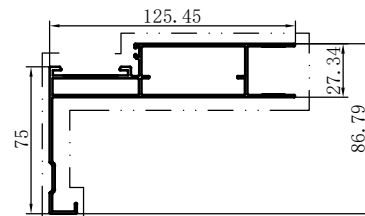

Code	SX-WM5547
Name	
Thickness	1.3mm
MASS	1.531kg/m