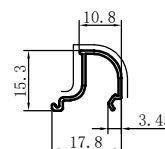

Code	SX-WM3882
Name	
Thickness	0.9mm
MASS	0.106kg/m