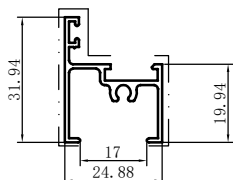

Code	SX-WM3875
Name	
Thickness	1.14mm
MASS	0.335kg/m