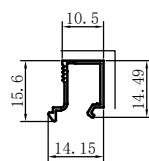

Code	SX-WM3873
Name	
Thickness	0.9mm
MASS	0.108kg/m