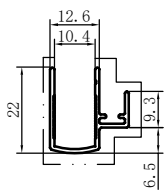

Code	SX-WM5398
Name	
Thickness	1.6mm
MASS	0.958kg/m

Code	SX-WM5532
Name	
Thickness	1.3mm
MASS	0.688kg/m

Code	SX-WM5533
Name	
Thickness	1.2mm
MASS	0.613kg/m

Code	SX-WM5535
Name	
Thickness	1.2mm
MASS	0.209kg/m