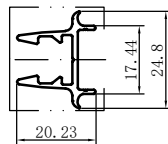

Code	SX-WM5126
Name	
Thickness	1.2mm
MASS	0.263kg/m