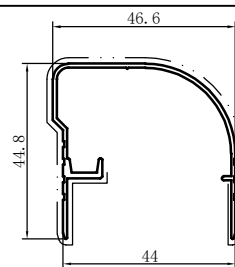

Code	SX-WM3866	
Name		
Thickness	1.15mm	
MASS	0.562kg/m	

Code	SX-WM3867	
Name		
Thickness	1.15mm	
MASS	0.350kg/m	

Code	SX-WM3872
Name	
Thickness	1.65mm
MASS	0.183kg/m

Code	SX-WM3880
Name	
Thickness	1.15mm
MASS	0.426kg/m

Code	SX-WM3823
Name	
Thickness	1.0mm
MASS	0.219kg/m

Code	SX-WM3836
Name	
Thickness	1.2mm
MASS	0.360kg/m

Code	SX-WM3842
Name	
Thickness	1.14mm
MASS	0.522kg/m

Code	SX-WM3851
Name	
Thickness	1.25mm
MASS	0.591kg/m