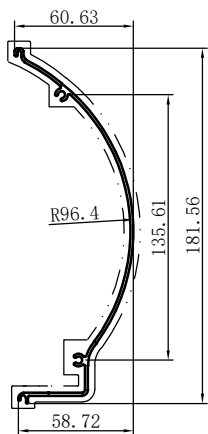

Code	SX-WM5216	
Name		
Thickness	1.1mm	
MASS	0.447kg/m	

Code	SX-WM5217	
Name		
Thickness	1.0mm	
MASS	0.197kg/m	

Code	SX-WM5218	
Name		
Thickness	1.2mm	
MASS	0.340kg/m	

Code	SX-WM5219	
Name		
Thickness	1.0mm	
MASS	0.121kg/m	

Code	SX-WM5220	
Name		
Thickness	1.0mm	
MASS	0.147kg/m	

Code	SX-WM5221	
Name		
Thickness	1.0mm	
MASS	0.347kg/m	

Code	SX-WM5222	
Name		
Thickness	1.1mm	
MASS	0.713kg/m	

Code	SX-WM5285	
Name		
Thickness	1.3mm	
MASS	0.667kg/m	

Code	SX-W5132	
Name		
Thickness	1.15mm	
MASS	0.534kg/m	

Code	SX-WM5495	
Name		
Thickness	1.12mm	
MASS	0.476kg/m	

Code	SX-WM5286
Name	
Thickness	1.6mm
MASS	1.160kg/m

Code	SX-WM5287
Name	
Thickness	1.3mm
MASS	0.780kg/m

Code	SX-WM5398
Name	
Thickness	1.6mm
MASS	0.958kg/m

Code	SX-WM5532
Name	
Thickness	1.3mm
MASS	0.688kg/m

Code	SX-WM5533
Name	
Thickness	1.2mm
MASS	0.613kg/m

Code	SX-WM5535
Name	
Thickness	1.2mm
MASS	0.209kg/m