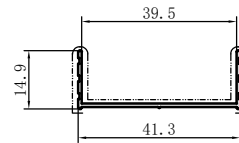

Code	SX-WM3815
Name	
Thickness	1.0mm
MASS	0.170kg/m