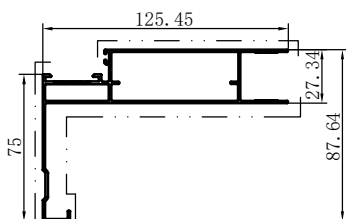

Code	SX-WM5534
Name	
Thickness	1.15mm
MASS	0.720kg/m

Code	SX-WM5536
Name	
Thickness	1.25mm
MASS	0.728kg/m

Code	SX-WM5542
Name	
Thickness	1.5mm
MASS	1.194kg/m

Code	SX-WM5545
Name	
Thickness	1.3mm
MASS	1.414kg/m