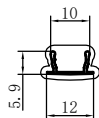

Code	SX-WM3825
Name	
Thickness	0.75mm
MASS	0.042kg/m