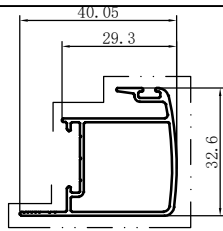

Code	SX-WM5101
Name	
Thickness	1.1mm
MASS	0.424kg/m