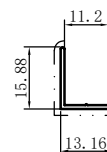

Code	SX-WM3830
Name	
Thickness	1.08mm
MASS	0.120kg/m