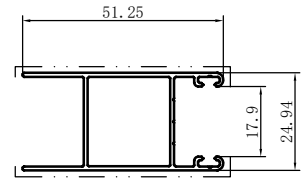

Code	SX-WM5117
Name	
Thickness	1.12mm
MASS	0.466kg/m