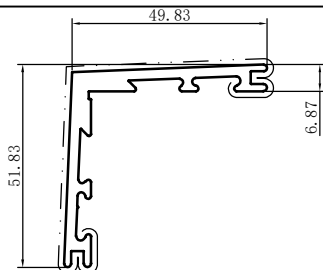

Code	SX-WM3818
Name	
Thickness	1.2mm
MASS	0.194kg/m

Code	SX-WM3819
Name	
Thickness	1.22mm
MASS	0.235kg/m

Code	SX-WM3820
Name	
Thickness	1.35mm
MASS	0.496kg/m

Code	SX-WM3821
Name	
Thickness	1.1mm
MASS	0.137kg/m

Code	SX-WM3822
Name	
Thickness	1.08mm
MASS	0.108kg/m

Code	SX-WM3830
Name	
Thickness	1.08mm
MASS	0.120kg/m

Code	SX-WM3831
Name	
Thickness	2.8mm
MASS	1.082kg/m

Code	SX-WM3832
Name	
Thickness	3.5mm
MASS	0.321kg/m