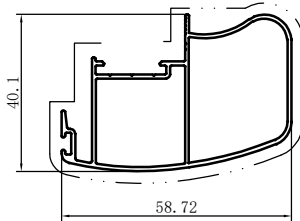

Code	SX-WM5103
Name	
Thickness	1.1mm
MASS	0.654kg/m