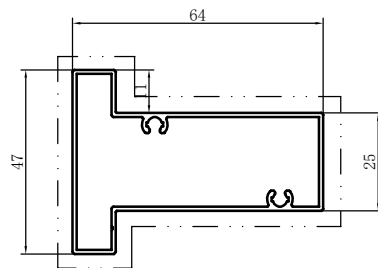

Code	SX-WM5535
Name	
Thickness	1.2mm
MASS	0.209kg/m

Code	SX-WM5534
Name	
Thickness	1.15mm
MASS	0.720kg/m