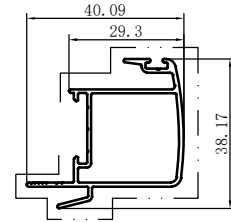

Code	SX-WM5101
Name	
Thickness	1.1mm
MASS	0.424kg/m

Code	SX-WM5102
Name	
Thickness	1.1mm
MASS	0.645kg/m

Code	SX-WM5103
Name	
Thickness	1.1mm
MASS	0.654kg/m

Code	SX-WM5116
Name	
Thickness	1.14mm
MASS	0.465kg/m