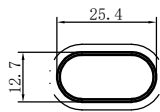

Code	SX-WM3683	
Name		
Thickness	1.15mm	
MASS	0.155kg/m	

Code	SX-WM3684	
Name		
Thickness	1.18mm	
MASS	0.092kg/m	

Code	SX-WM3685	
Name		
Thickness	1.22mm	
MASS	0.591kg/m	

Code	SX-WM3699	
Name		
Thickness	0.9mm	
MASS	0.487kg/m	

Code	SX-WM3707
Name	
Thickness	0.8mm
MASS	0.126kg/m

Code	SX-WM3815
Name	
Thickness	1.0mm
MASS	0.170kg/m

Code	SX-WM3816
Name	
Thickness	1.0mm
MASS	0.197kg/m

Code	SX-WM3817
Name	
Thickness	1.05mm
MASS	0.150kg/m