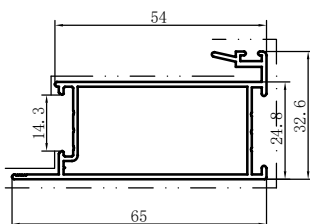

Code	SX-WM3870
Name	
Thickness	1.3mm
MASS	0.682kg/m