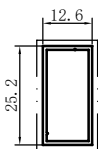

Code	SX-WM3884
Name	
Thickness	1.04mm
MASS	0.193kg/m