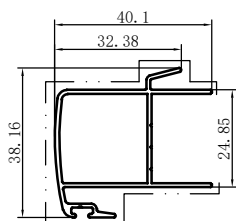

Code	SX-WM5129
Name	
Thickness	1.14mm
MASS	0.482kg/m