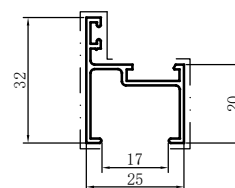

Code	SX-WM3870
Name	
Thickness	1.3mm
MASS	0.682kg/m

Code	SX-WM3871
Name	
Thickness	1.3mm
MASS	0.647kg/m

Code	SX-WM3873
Name	
Thickness	0.9mm
MASS	0.108kg/m

Code	SX-WM3874
Name	
Thickness	1.2mm
MASS	0.303kg/m