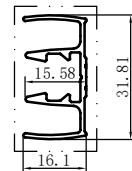

Code	SX-WM5117
Name	
Thickness	1.1mm
MASS	0.437kg/m

Code	SX-WM5117
Name	
Thickness	1.12mm
MASS	0.466kg/m

Code	SX-WM5126
Name	
Thickness	1.2mm
MASS	0.263kg/m

Code	SX-WM5154
Name	
Thickness	1.2mm
MASS	0.328kg/m