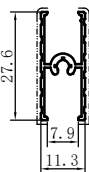

Code	SX-WM3816
Name	
Thickness	1.0mm
MASS	0.197kg/m