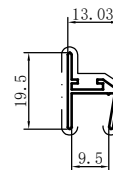

Code	SX-WM3818
Name	
Thickness	1.2mm
MASS	0.194kg/m

Code	SX-WM3819
Name	
Thickness	1.22mm
MASS	0.235kg/m

Code	SX-WM3820
Name	
Thickness	1.35mm
MASS	0.496kg/m

Code	SX-WM3821
Name	
Thickness	1.1mm
MASS	0.137kg/m