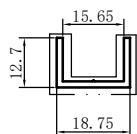

Code	SX-WM3872
Name	
Thickness	1.65mm
MASS	0.183kg/m