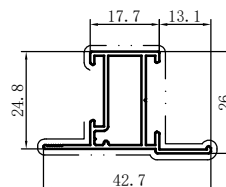

Code	SX-WM3836
Name	
Thickness	1.2mm
MASS	0.360kg/m