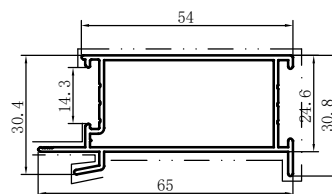

Code	SX-WM3871
Name	
Thickness	1.3mm
MASS	0.647kg/m