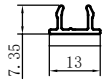

Code	SX-WM5046
Name	
Thickness	1.1mm
MASS	0.083kg/m