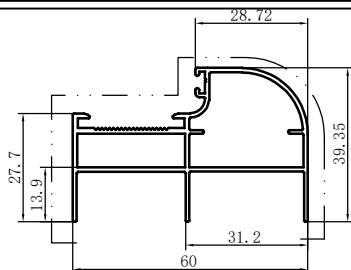

Code	SX-WM5536
Name	
Thickness	1.25mm
MASS	0.728kg/m