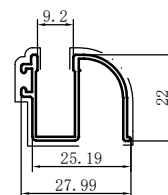

Code	SX-WM3898
Name	
Thickness	1.05mm
MASS	0.182kg/m

Code	SX-WM3824
Name	
Thickness	1.0mm
MASS	0.219kg/m

Code	SX-WM3825
Name	
Thickness	0.75mm
MASS	0.042kg/m

Code	SX-WM3826
Name	
Thickness	1.04mm
MASS	0.266kg/m

Code	SX-WM3827
Name	
Thickness	1.2mm
MASS	0.611kg/m

Code	SX-WM3829
Name	
Thickness	1.25mm
MASS	0.225kg/m

Code	SX-WM3863
Name	
Thickness	1.0mm
MASS	0.127kg/m

Code	SX-WM3868
Name	
Thickness	1.95mm
MASS	0.140kg/m