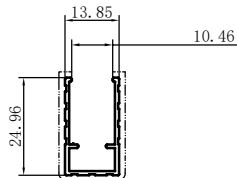

Code	SX-WM3707
Name	
Thickness	0.8mm
MASS	0.126kg/m

Code	SX-WM3815
Name	
Thickness	1.0mm
MASS	0.170kg/m

Code	SX-WM3816
Name	
Thickness	1.0mm
MASS	0.197kg/m

Code	SX-WM3817
Name	
Thickness	1.05mm
MASS	0.150kg/m

Code	SX-WM3818
Name	
Thickness	1.2mm
MASS	0.194kg/m

Code	SX-WM3819
Name	
Thickness	1.22mm
MASS	0.235kg/m

Code	SX-WM3820
Name	
Thickness	1.35mm
MASS	0.496kg/m

Code	SX-WM3821
Name	
Thickness	1.1mm
MASS	0.137kg/m