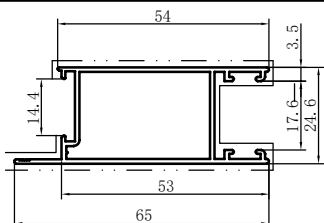

Code	SX-WM3869
Name	
Thickness	1.3mm
MASS	615kg/m