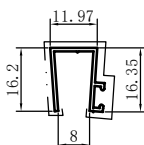

Code	SX-WM3863
Name	
Thickness	1.0mm
MASS	0.127kg/m