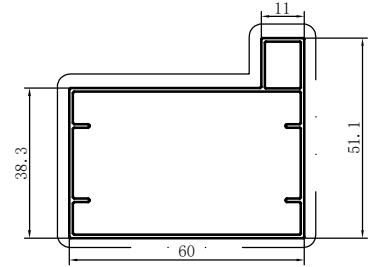

Code	SX-WM5046
Name	
Thickness	1.1mm
MASS	0.083kg/m

Code	SX-WM5051
Name	
Thickness	1.0mm
MASS	0.625kg/m