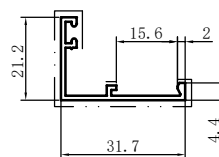

Code	SX-WM3829
Name	
Thickness	1.25mm
MASS	0.225kg/m