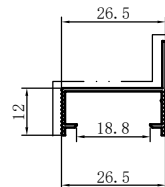

Code	SX-WM3881
Name	
Thickness	0.95mm
MASS	0.169kg/m

Code	SX-WM3883
Name	
Thickness	1.0mm
MASS	0.088kg/m

Code	SX-WM3884
Name	
Thickness	1.04mm
MASS	0.193kg/m

Code	SX-WM3897
Name	
Thickness	0.9mm
MASS	0.148kg/m