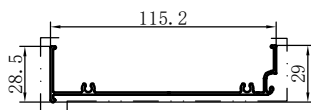

Code	SX-WM5532
Name	
Thickness	1.3mm
MASS	0.688kg/m