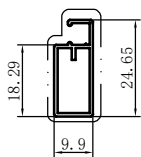

Code	SX-WM3881
Name	
Thickness	0.95mm
MASS	0.169kg/m