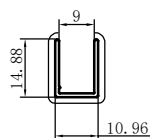

Code	SX-WM3822
Name	
Thickness	1.08mm
MASS	0.108kg/m