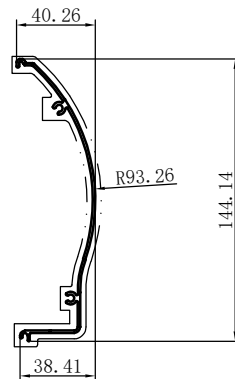

Code	SX-WM5216	
Name		
Thickness	1.1mm	
MASS	0.447kg/m	

Code	SX-WM5217	
Name		
Thickness	1.0mm	
MASS	0.197kg/m	

Code	SX-WM5218	
Name		
Thickness	1.2mm	
MASS	0.340kg/m	

Code	SX-WM5219	
Name		
Thickness	1.0mm	
MASS	0.121kg/m	

Code	SX-WM5220	
Name		
Thickness	1.0mm	
MASS	0.147kg/m	

Code	SX-WM5221	
Name		
Thickness	1.0mm	
MASS	0.347kg/m	

Code	SX-WM5222	
Name		
Thickness	1.1mm	
MASS	0.713kg/m	

Code	SX-WM5285	
Name		
Thickness	1.3mm	
MASS	0.667kg/m	

Code	SX-W5132	
Name		
Thickness	1.15mm	
MASS	0.534kg/m	

Code	SX-WM5495	
Name		
Thickness	1.12mm	
MASS	0.476kg/m	

Code	SX-WM5286
Name	
Thickness	1.6mm
MASS	1.160kg/m

Code	SX-WM5287
Name	
Thickness	1.3mm
MASS	0.780kg/m

Code	SX-WM5398
Name	
Thickness	1.6mm
MASS	0.958kg/m

Code	SX-WM5532
Name	
Thickness	1.3mm
MASS	0.688kg/m

Code	SX-WM5533
Name	
Thickness	1.2mm
MASS	0.613kg/m

Code	SX-WM5535
Name	
Thickness	1.2mm
MASS	0.209kg/m