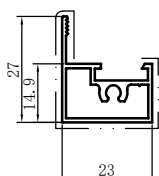

Code	SX-WM3877
Name	
Thickness	1.1mm
MASS	0.321kg/m