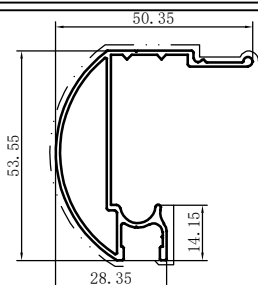

Code	SX-WM3881
Name	
Thickness	0.95mm
MASS	0.169kg/m

Code	SX-WM3883
Name	
Thickness	1.0mm
MASS	0.088kg/m

Code	SX-WM3884
Name	
Thickness	1.04mm
MASS	0.193kg/m

Code	SX-WM3897
Name	
Thickness	0.9mm
MASS	0.148kg/m

Code	SX-WM3898
Name	
Thickness	1.05mm
MASS	0.182kg/m

Code	SX-WM3824
Name	
Thickness	1.0mm
MASS	0.219kg/m

Code	SX-WM3825
Name	
Thickness	0.75mm
MASS	0.042kg/m

Code	SX-WM3826
Name	
Thickness	1.04mm
MASS	0.266kg/m

Code	SX-WM3827
Name	
Thickness	1.2mm
MASS	0.611kg/m

Code	SX-WM3829
Name	
Thickness	1.25mm
MASS	0.225kg/m

Code	SX-WM3863
Name	
Thickness	1.0mm
MASS	0.127kg/m

Code	SX-WM3868
Name	
Thickness	1.95mm
MASS	0.140kg/m