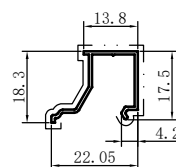

Code	SX-WM3827
Name	
Thickness	1.2mm
MASS	0.611kg/m

Code	SX-WM3829
Name	
Thickness	1.25mm
MASS	0.225kg/m

Code	SX-WM3863
Name	
Thickness	1.0mm
MASS	0.127kg/m

Code	SX-WM3868
Name	
Thickness	1.95mm
MASS	0.140kg/m