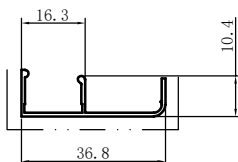

Code	SX-WM3898
Name	
Thickness	1.05mm
MASS	0.182kg/m