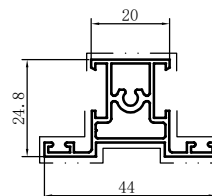

Code	SX-WM3876
Name	
Thickness	1.2mm
MASS	0.499kg/m