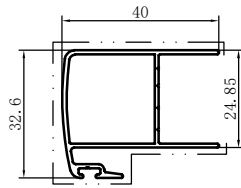

Code	SX-WM5117
Name	
Thickness	1.1mm
MASS	0.437kg/m