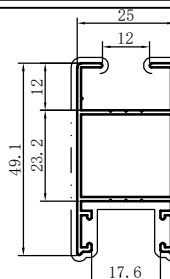

Code	SX-WM3835
Name	
Thickness	1.14mm
MASS	0.504kg/m