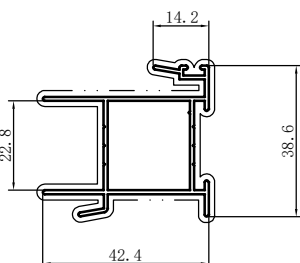

Code	SX-WM3842
Name	
Thickness	1.14mm
MASS	0.522kg/m