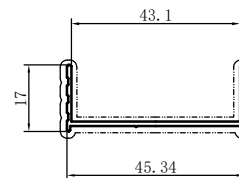

Code	SX-WM3818
Name	
Thickness	1.2mm
MASS	0.194kg/m

Code	SX-WM3819
Name	
Thickness	1.22mm
MASS	0.235kg/m

Code	SX-WM3820
Name	
Thickness	1.35mm
MASS	0.496kg/m

Code	SX-WM3821
Name	
Thickness	1.1mm
MASS	0.137kg/m