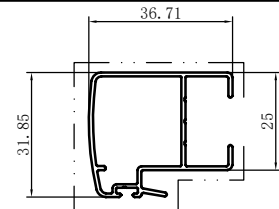

Code	SX-WM5130
Name	
Thickness	1.1mm
MASS	0.441kg/m