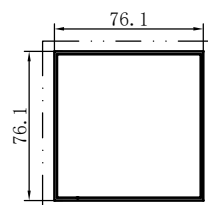

Code	SX-WM5542
Name	
Thickness	1.5mm
MASS	1.194kg/m