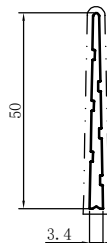

Code	SX-WM3818
Name	
Thickness	1.2mm
MASS	0.194kg/m

Code	SX-WM3819
Name	
Thickness	1.22mm
MASS	0.235kg/m

Code	SX-WM3820
Name	
Thickness	1.35mm
MASS	0.496kg/m

Code	SX-WM3821
Name	
Thickness	1.1mm
MASS	0.137kg/m

Code	SX-WM3822
Name	
Thickness	1.08mm
MASS	0.108kg/m

Code	SX-WM3830
Name	
Thickness	1.08mm
MASS	0.120kg/m

Code	SX-WM3831
Name	
Thickness	2.8mm
MASS	1.082kg/m

Code	SX-WM3832
Name	
Thickness	3.5mm
MASS	0.321kg/m