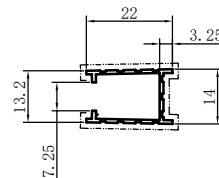

Code	SX-WM3818
Name	
Thickness	1.2mm
MASS	0.194kg/m

Code	SX-WM3819
Name	
Thickness	1.22mm
MASS	0.235kg/m

Code	SX-WM3820
Name	
Thickness	1.35mm
MASS	0.496kg/m

Code	SX-WM3821
Name	
Thickness	1.1mm
MASS	0.137kg/m