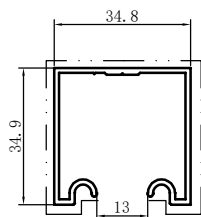

Code	SX-WM3707
Name	
Thickness	0.8mm
MASS	0.126kg/m

Code	SX-WM3815
Name	
Thickness	1.0mm
MASS	0.170kg/m

Code	SX-WM3816
Name	
Thickness	1.0mm
MASS	0.197kg/m

Code	SX-WM3817
Name	
Thickness	1.05mm
MASS	0.150kg/m

Code	SX-WM3818
Name	
Thickness	1.2mm
MASS	0.194kg/m

Code	SX-WM3819
Name	
Thickness	1.22mm
MASS	0.235kg/m

Code	SX-WM3820
Name	
Thickness	1.35mm
MASS	0.496kg/m

Code	SX-WM3821
Name	
Thickness	1.1mm
MASS	0.137kg/m