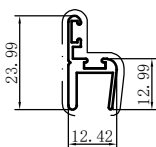

Code	SX-WM3823
Name	
Thickness	1.0mm
MASS	0.219kg/m